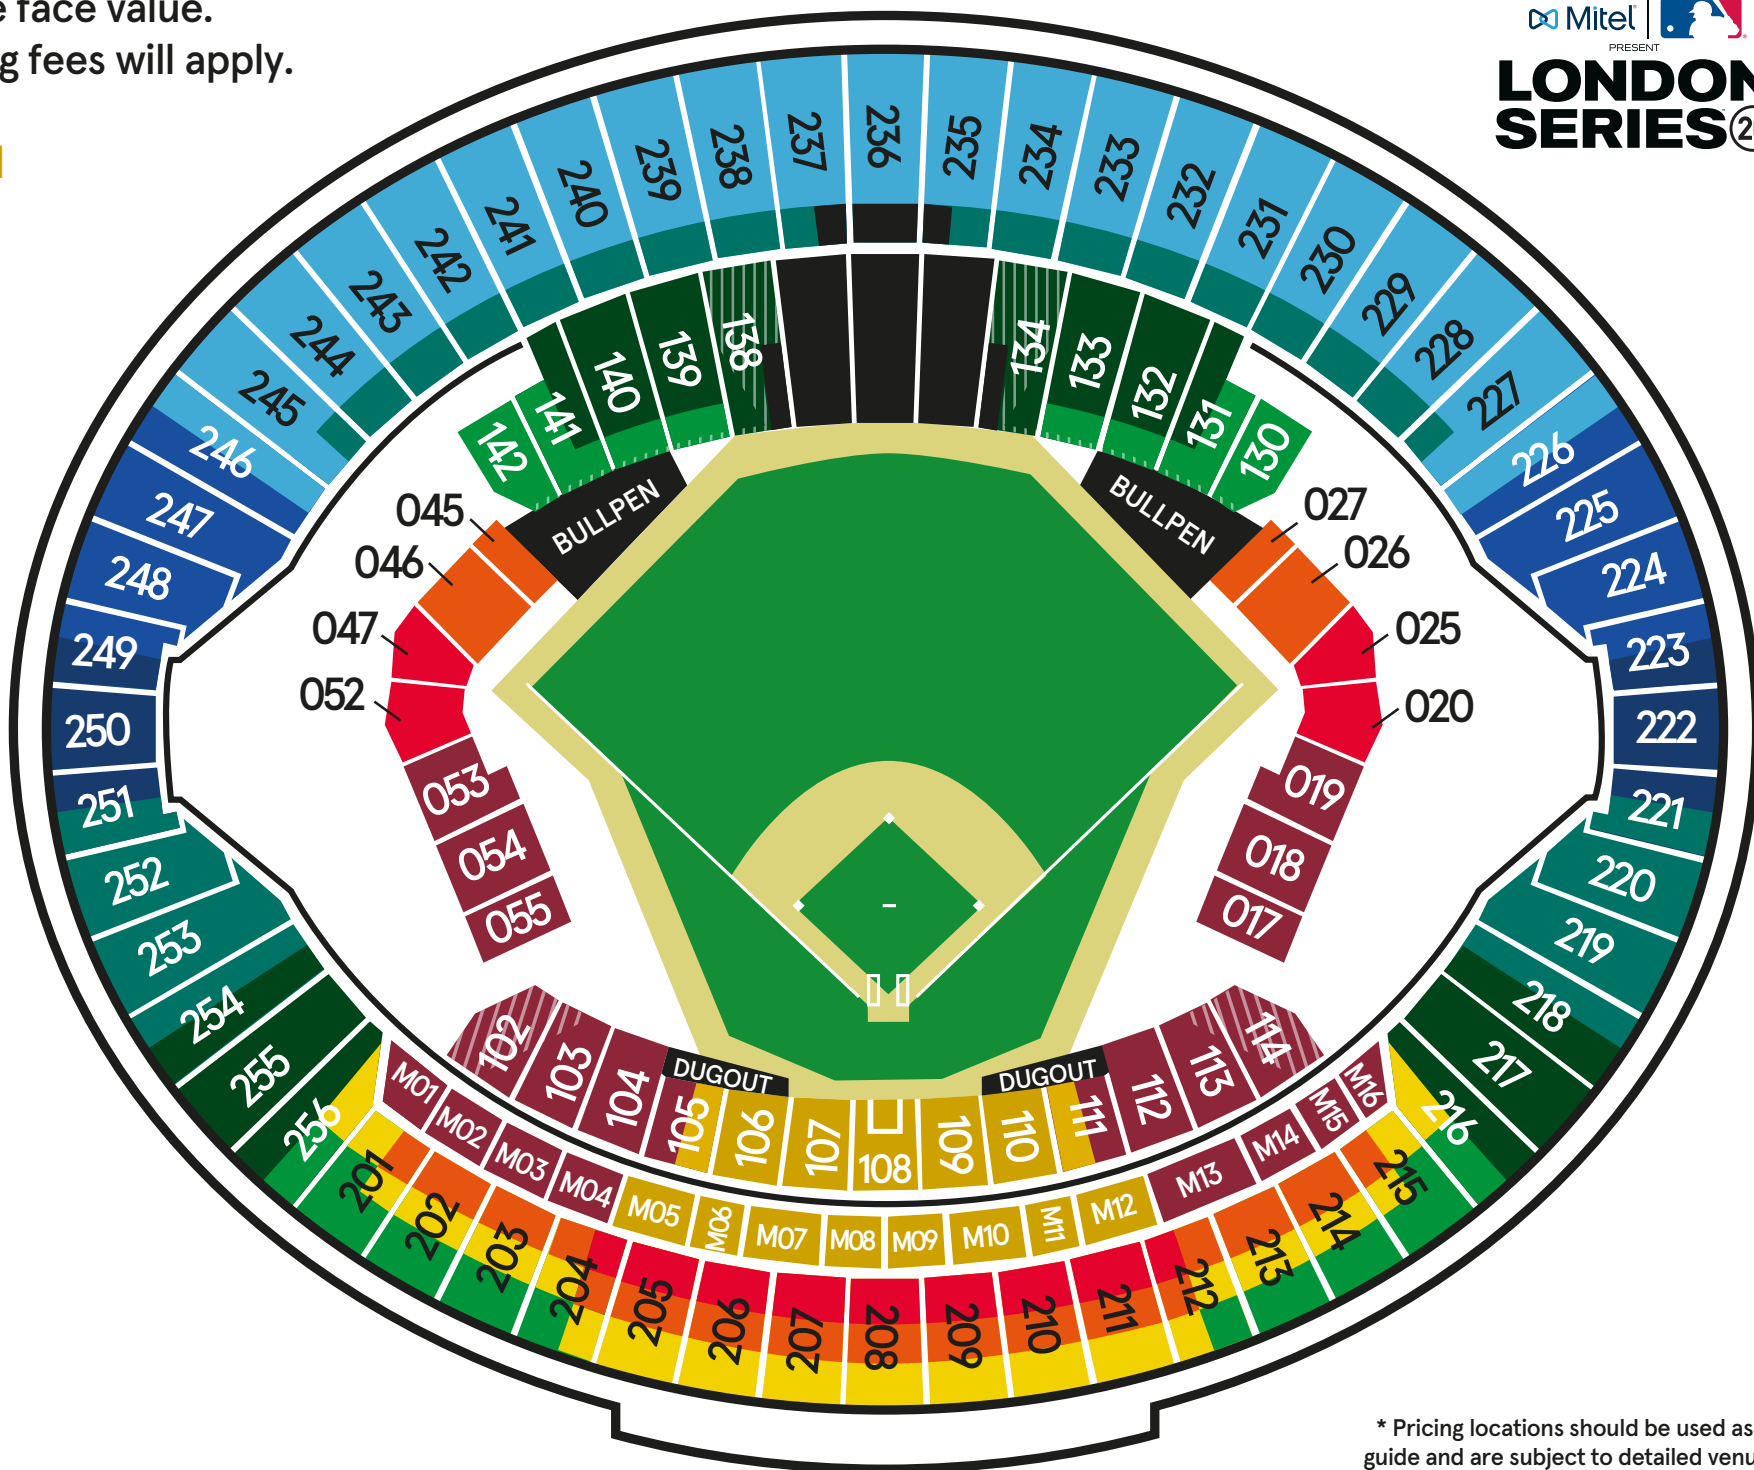

Prices displayed are face value.
Service and handling fees will apply.

- £385 **PREMIUM**
- £320 **CAT 1**
- £310 **RESTRICTED VIEW CAT 1**
- £275 **CAT 2**
- £225 **CAT 3**
- £175 **CAT 4**
- £148 **CAT 5**
- £123 **CAT 6**
- RESTRICTED VIEW
- £85 **CAT 7**
- £65 **CAT 8**
- £45 **CAT 9**
- £30 **CAT 10**

* Pricing locations should be used as a guide and are subject to detailed venue configuration changes